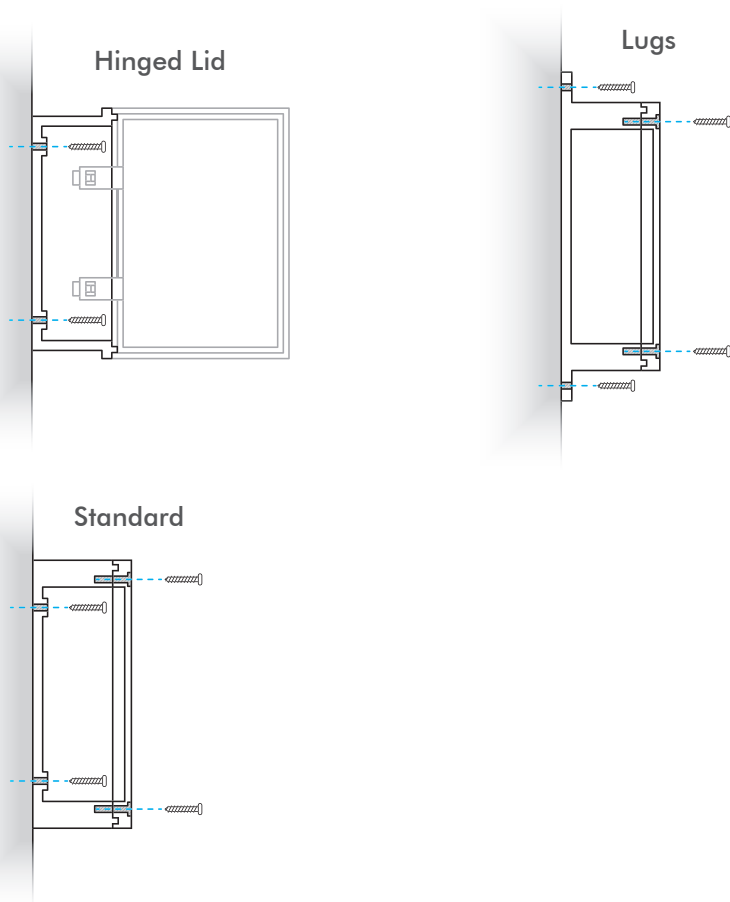

Features

- External Rated IP65 Weatherproof
- Range Of Sizes
- Standard, With Lugs Or Hinged Lid
- Wall Mount Design

Specification

FUNCTION	SPECIFICATION
IP Rating	IP65
Build	ABS Plastic
Mounting	Wall Mount

Options Available

PART CODE	DESCRIPTION
BOX290	Small - 100 x 68 x 50mm
BOX300	Small - 115 x 88 x 47mm
BOX310	Medium - 160 x 110 x 90mm
BOX400	Extra Small With Lugs - 65 x 60 x 35mm
BOX410	Small With Lugs - 115 x 88 x 55mm
BOX415	Medium With Lugs - 158 x 91 x 46mm
BOX420	Large With Lugs - 190 x 190 x 70mm
BOX500	Small Hinged Lid - 135 x 88 x 55mm
BOX510	Medium Hinged Lid - 160 x 140 x 85mm
BOX515	Large Hinged Lid - 200 x 150 x 100mm
BOX520	Extra Large Hinged Lid - 250 x 170 x 102mm

Mounting

The Expert's Advice...

"It is recommended that you make all entry holes in the bottom of the box to prevent rain from entering. Remember to silicone seal any holes you do make to keep the ABS box weatherproof"