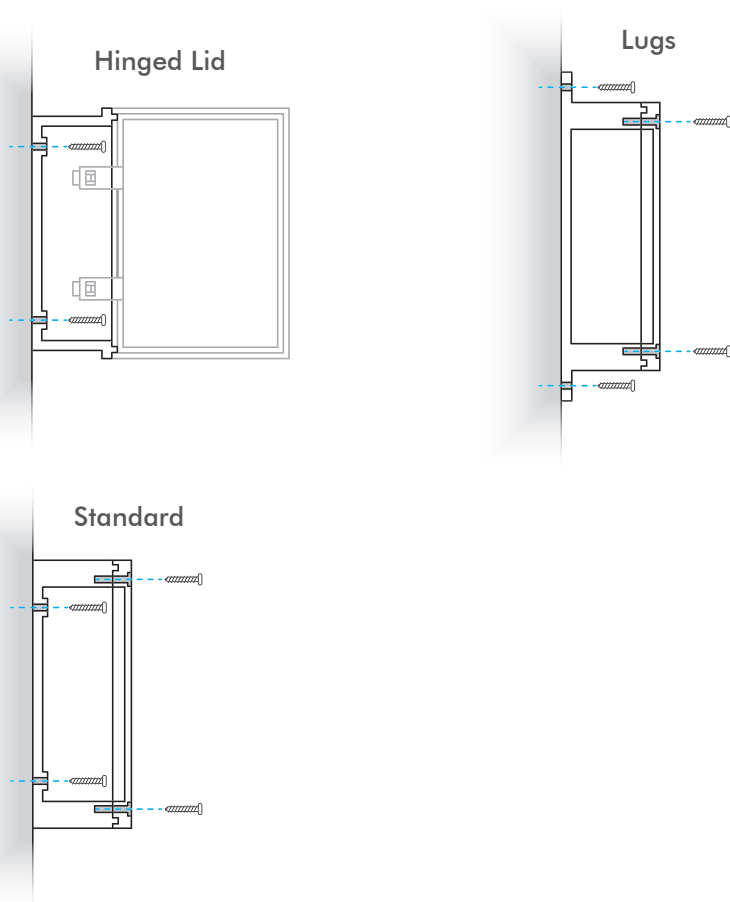

Features

- External Rated IP65 Weatherproof
- Range Of Sizes
- Standard, With Lugs Or Hinged Lid
- Wall Mount Design

Specification

FUNCTION	SPECIFICATION
IP Rating	IP65
Build	ABS Plastic
Mounting	Wall Mount

Options Available

PART CODE	DESCRIPTION
BOX290	Small - 100 x 68 x 50mm
BOX300	Small - 115 x 88 x 47mm
BOX310	Medium - 160 x 110 x 90mm
BOX400	Extra Small With Lugs - 65 x 60 x 35mm
BOX410	Small With Lugs - 115 x 88 x 55mm
BOX415	Medium With Lugs - 158 x 91 x 46mm
BOX420	Large With Lugs - 190 x 190 x 70mm
BOX500	Small Hinged Lid - 135 x 88 x 55mm
BOX510	Medium Hinged Lid - 160 x 140 x 85mm
BOX515	Large Hinged Lid - 200 x 150 x 100mm
BOX520	Extra Large Hinged Lid - 250 x 170 x 102mm

Mounting

For guide on using ABS boxes to overcome transmission problems see online tip 293 ▶▶▶

The Expert's Advice...

"It is recommended that you make all entry holes in the bottom of the box to prevent rain from entering. Remember to silicone seal any holes you do make to keep the ABS box weatherproof"