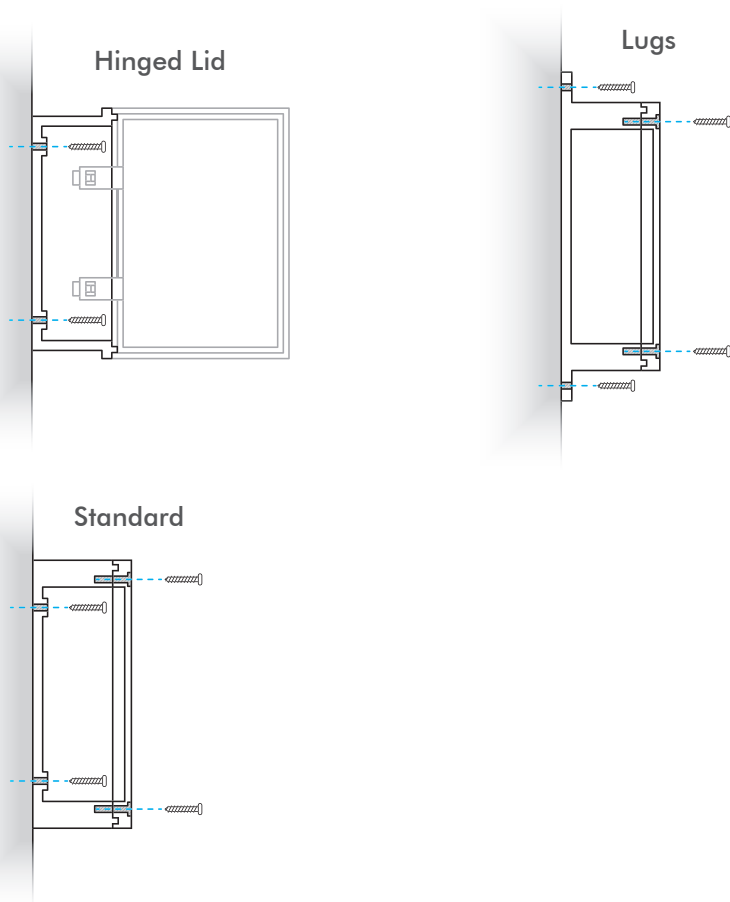

Mounting

For guide on using ABS boxes to overcome transmission problems see online tip 293 ▶▶▶

The Expert's Advice...

"It is recommended that you make all entry holes in the bottom of the box to prevent rain from entering. Remember to silicone seal any holes you do make to keep the ABS box weatherproof"

All specifications are approximate. System Q Ltd reserves the right to change any product specifications or features without notice. Whilst every effort is made to ensure that these instructions are complete and accurate, System Q Ltd cannot be held responsible in any way for any losses, no matter how they arise, from errors or omissions in these instructions, or the performance or non-performance of the equipment that these instructions refer to.

This symbol on the products and/or accompanying documents means that used electronic equipment must not be mixed with general household waste. For treatment, recovery and recycling please return this unit to your trade supplier or local designated collection point as defined by your local council.