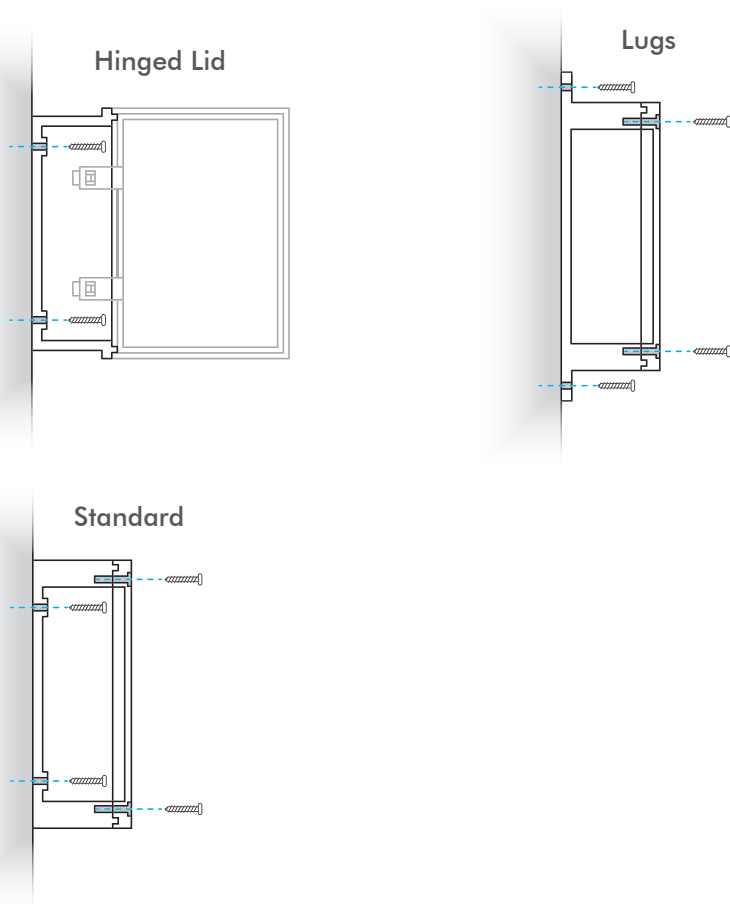

Mounting

For guide on using ABS boxes to overcome transmission problems see online tip 293 ▶▶▶

The Expert's Advice...

"It is recommended that you make all entry holes in the bottom of the box to prevent rain from entering. Remember to silicone seal any holes you do make to keep the ABS box weatherproof"

All specifications are approximate. System Q Ltd reserves the right to change any product specifications or features without notice. Whilst every effort is made to ensure that these instructions are complete and accurate, System Q Ltd cannot be held responsible in any way for any losses, no matter how they arise, from errors or omissions in these instructions, or the performance or non-performance of the equipment that these instructions refer to.

This symbol on the products and/or accompanying documents means that used electronic equipment must not be mixed with general household waste. For treatment, recovery and recycling please return this unit to your trade supplier or local designated collection point as defined by your local council.

WEE/CG0783SS