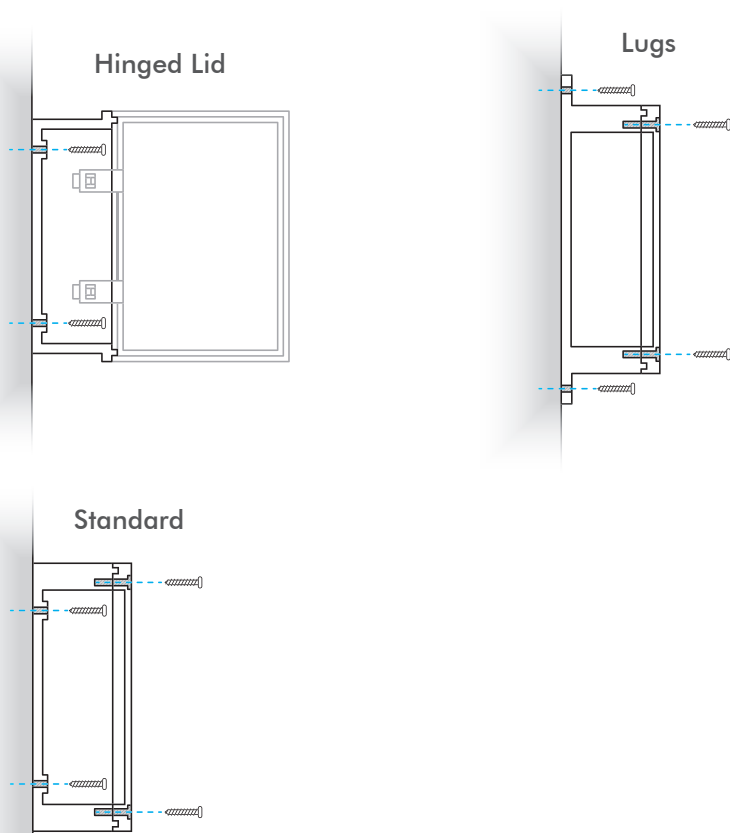

Features

- External Rated IP65 Weatherproof
- Range Of Sizes
- Standard, With Lugs Or Hinged Lid
- Wall Mount Design

Specification

FUNCTION	SPECIFICATION
IP Rating	IP65
Build	ABS Plastic
Mounting	Wall Mount

Options Available

PART CODE	DESCRIPTION
BOX290	Small - 100 x 68 x 50mm
BOX300	Small - 115 x 88 x 47mm
BOX310	Medium - 160 x 110 x 90mm
BOX400	Extra Small With Lugs - 65 x 60 x 35mm
BOX410	Small With Lugs - 115 x 88 x 55mm
BOX415	Medium With Lugs - 158 x 91 x 46mm
BOX420	Large With Lugs - 190 x 190 x 70mm
BOX500	Small Hinged Lid - 135 x 88 x 55mm
BOX510	Medium Hinged Lid - 160 x 140 x 85mm
BOX515	Large Hinged Lid - 200 x 150 x 100mm
BOX520	Extra Large Hinged Lid - 250 x 170 x 102mm

IP65 rated ABS boxes for external use

We offer a wide range of externally rated ABS boxes from extra small to extra large. Great for housing transmission equipment and even batteries. Our ABS boxes are available in 3 styles, standard, with lugs and with hinged lids.

Mounting

For guide on using ABS boxes to overcome transmission problems see online tip 293 ▶▶▶

The Expert's Advice...

"It is recommended that you make all entry holes in the bottom of the box to prevent rain from entering. Remember to silicone seal any holes you do make to keep the ABS box weatherproof"