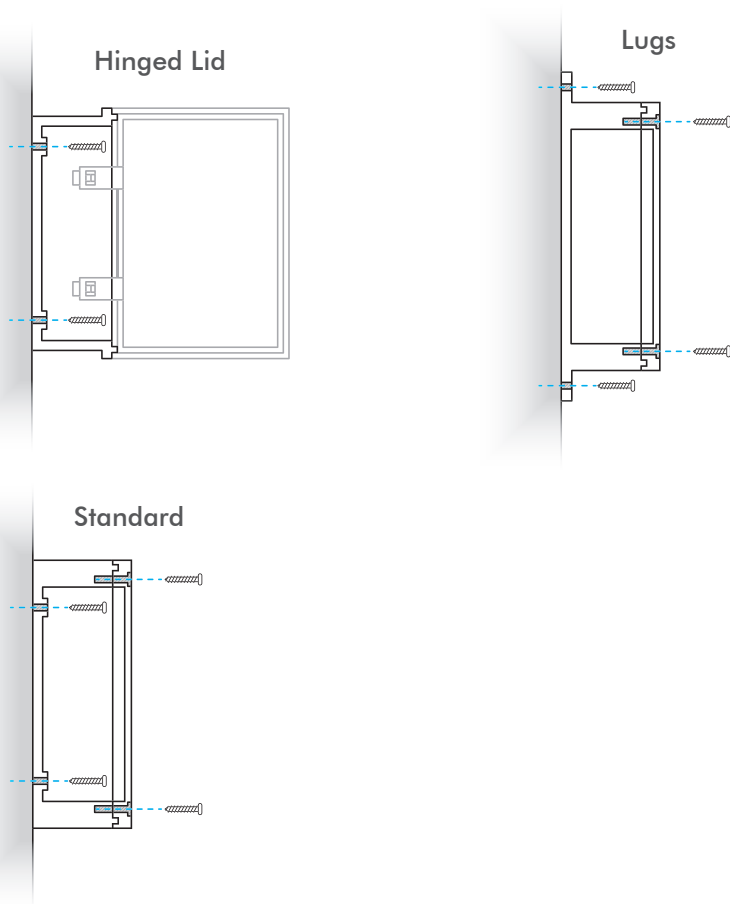

Features

- External Rated IP65 Weatherproof
- Range Of Sizes
- Standard, With Lugs Or Hinged Lid
- Wall Mount Design

Specification

FUNCTION	SPECIFICATION
IP Rating	IP65
Build	ABS Plastic
Mounting	Wall Mount

Options Available

PART CODE	DESCRIPTION
BOX290	Small - 100 x 68 x 50mm
BOX300	Small - 115 x 88 x 47mm
BOX310	Medium - 160 x 110 x 90mm
BOX400	Extra Small With Lugs - 65 x 60 x 35mm
BOX410	Small With Lugs - 115 x 88 x 55mm
BOX415	Medium With Lugs - 158 x 91 x 46mm
BOX420	Large With Lugs - 190 x 190 x 70mm
BOX500	Small Hinged Lid - 135 x 88 x 55mm
BOX510	Medium Hinged Lid - 160 x 140 x 85mm
BOX515	Large Hinged Lid - 200 x 150 x 100mm
BOX520	Extra Large Hinged Lid - 250 x 170 x 102mm

IP65 rated ABS boxes for external use

We offer a wide range of externally rated ABS boxes from extra small to extra large. Great for housing transmission equipment and even batteries. Our ABS boxes are available in 3 styles, standard, with lugs and with hinged lids.

Mounting

For guide on using ABS boxes to overcome transmission problems see online tip 293 ▶▶▶

The Expert's Advice...

"It is recommended that you make all entry holes in the bottom of the box to prevent rain from entering. Remember to silicone seal any holes you do make to keep the ABS box weatherproof"