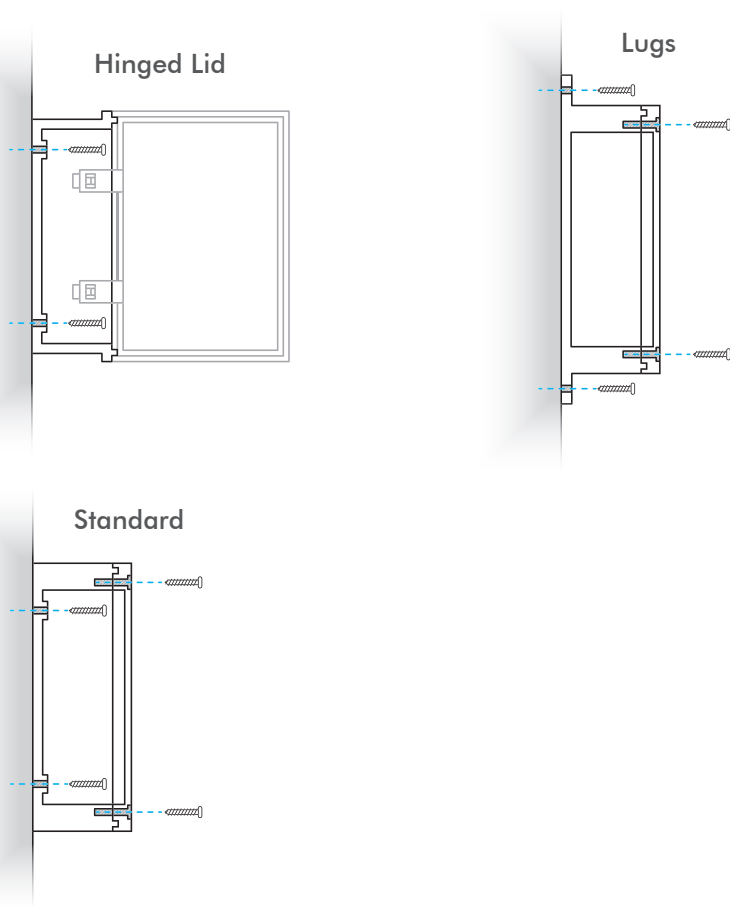

Mounting

For guide on using ABS boxes to overcome transmission problems see online tip 293 ▶▶▶

The Expert's Advice...

"It is recommended that you make all entry holes in the bottom of the box to prevent rain from entering. Remember to silicone seal any holes you do make to keep the ABS box weatherproof"

All specifications are approximate. System Q Ltd reserves the right to change any product specifications or features without notice. Whilst every effort is made to ensure that these instructions are complete and accurate, System Q Ltd cannot be held responsible in any way for any losses, no matter how they arise, from errors or omissions in these instructions, or the performance or non-performance of the equipment that these instructions refer to.

This symbol on the products and/or accompanying documents means that used electronic equipment must not be mixed with general household waste. For treatment, recovery and recycling please return this unit to your trade supplier or local designated collection point as defined by your local council.