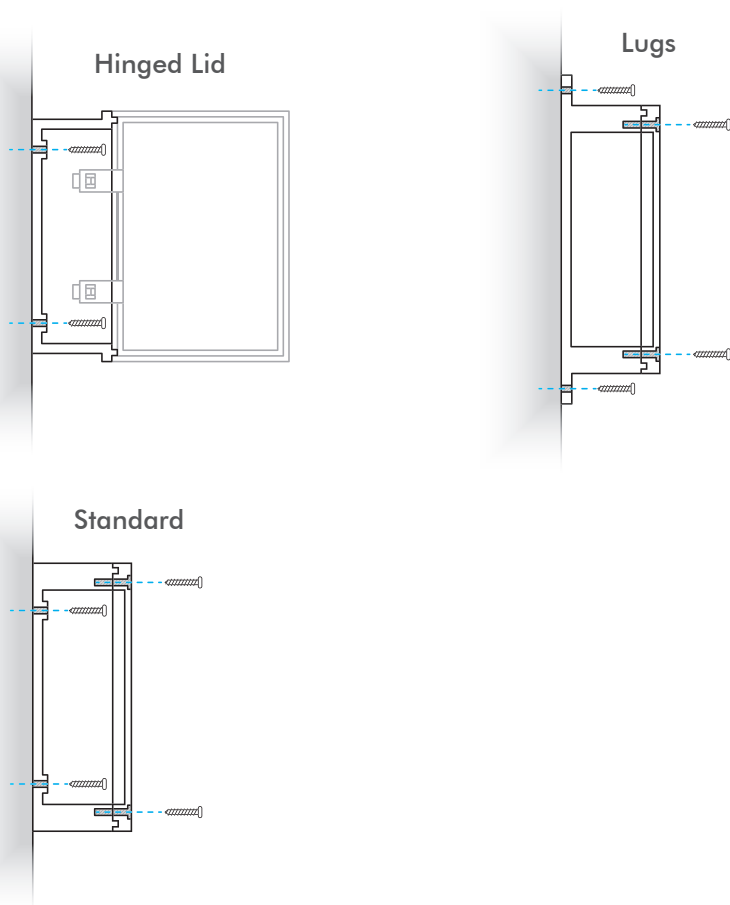

Features

- External Rated IP65 Weatherproof
- Range Of Sizes
- Standard, With Lugs Or Hinged Lid
- Wall Mount Design

Specification

FUNCTION	SPECIFICATION
IP Rating	IP65
Build	ABS Plastic
Mounting	Wall Mount

Options Available

PART CODE	DESCRIPTION
BOX290	Small - 100 x 68 x 50mm
BOX300	Small - 115 x 88 x 47mm
BOX310	Medium - 160 x 110 x 90mm
BOX400	Extra Small With Lugs - 65 x 60 x 35mm
BOX410	Small With Lugs - 115 x 88 x 55mm
BOX415	Medium With Lugs - 158 x 91 x 46mm
BOX420	Large With Lugs - 190 x 190 x 70mm
BOX500	Small Hinged Lid - 135 x 88 x 55mm
BOX510	Medium Hinged Lid - 160 x 140 x 85mm
BOX515	Large Hinged Lid - 200 x 150 x 100mm
BOX520	Extra Large Hinged Lid - 250 x 170 x 102mm

Mounting

For guide on using ABS boxes to overcome transmission problems see online tip 293 ▶▶▶

The Expert's Advice...

"It is recommended that you make all entry holes in the bottom of the box to prevent rain from entering. Remember to silicone seal any holes you do make to keep the ABS box weatherproof"