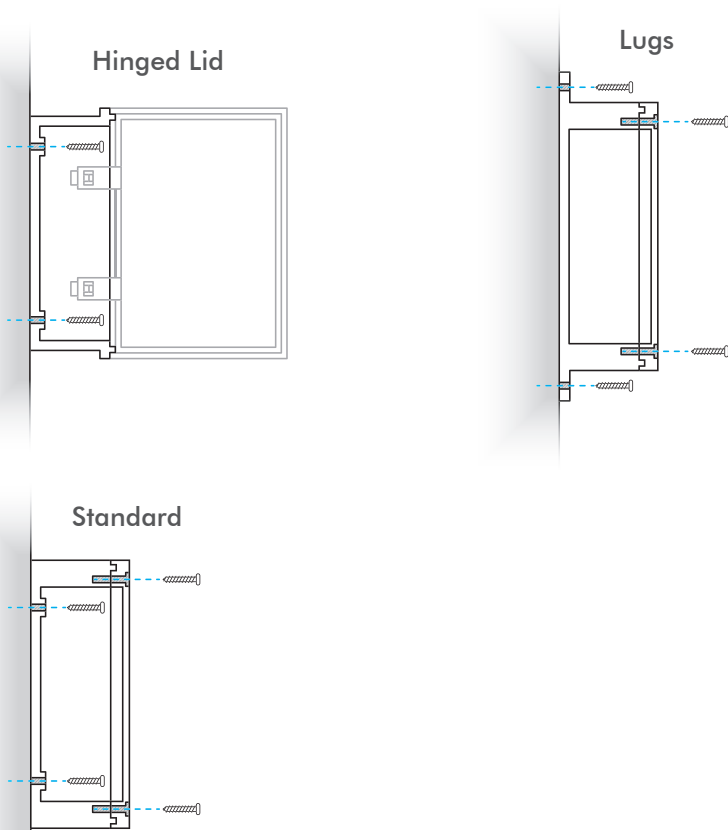

Mounting

For guide on using ABS boxes to overcome transmission problems see online tip 293 ▶▶▶

The Expert's Advice...

"It is recommended that you make all entry holes in the bottom of the box to prevent rain from entering. Remember to silicone seal any holes you do make to keep the ABS box weatherproof"

All specifications are approximate. System Q Ltd reserves the right to change any product specifications or features without notice. Whilst every effort is made to ensure that these instructions are complete and accurate, System Q Ltd cannot be held responsible in any way for any losses, no matter how they arise, from errors or omissions in these instructions, or the performance or non-performance of the equipment that these instructions refer to.

This symbol on the products and/or accompanying documents means that used electronic equipment must not be mixed with general household waste. For treatment, recovery and recycling please return this unit to your trade supplier or local designated collection point as defined by your local council.

WEE/CG0783SS