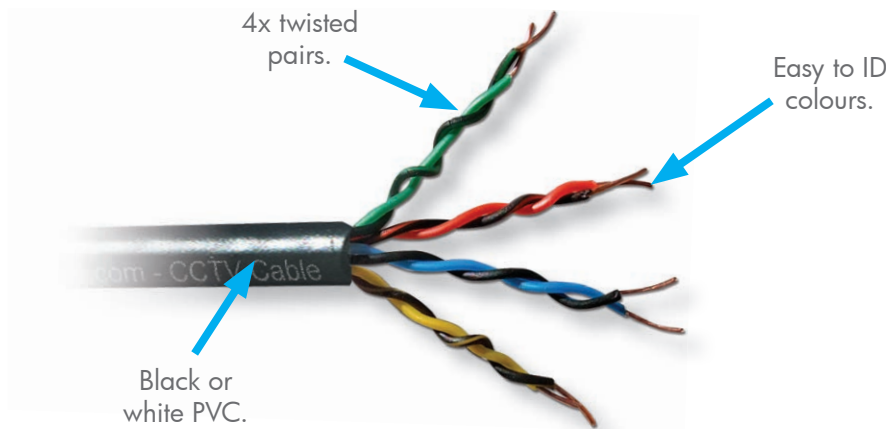

Provides Superb Results In Video Signal Transmission.

Featuring quality copper cores, it can often outperform standard CAT5 providing a better picture quality over longer distances.

The CAT5 cable can be used for short distances without baluns but they do obviously improve the cable's performance resulting in an even better picture quality.

What Makes Our CAT5E Cable Such Good Value?

Connecting A RJ45 Plug Onto A CCTV CAT5 Cable

For more information on CAT5 cabling and CCTV baluns see online tip 67 ▶▶▶

Features

- 4 Twisted Pairs
- Superb Results
- Over 1Km Transmission
- Designed For CCTV Use
- Easy To ID Colour Coded Cores
- Black Or White PVC
- 100m Wooden reels
- Pallets Available

Specification

FUNCTION	SPECIFICATION
Twisted Pairs	4
Resistance	8.5 Per Core Per 100m
Ripcord	Yes
Data Speed	100Mhz
Capacitance	300pf Unbalanced

Options Available

PART CODE	DESCRIPTION
CAB100	Black CAT5E, 100m
CAB150	White CAT5E, 100m
PAL180	100m Black CAT5E x 96 Reels

Other Products To Consider

BNC With Terminal Strip Adapter
CON380

Black CAT5E+2 Cable, 100m
CAB102

The Expert's Advice...

"Save time and effort by using our CON380 connectors. They have a BNC plug with a terminal strip adapter."