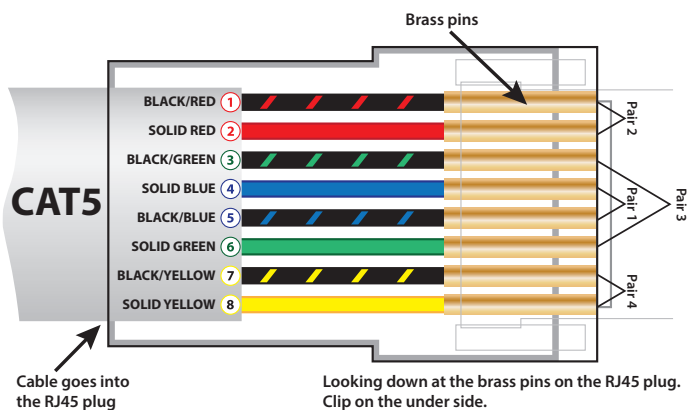

Provides Superb Results In Video Signal Transmission.

Featuring quality copper cores, it can often outperform standard CAT5 providing a better picture quality over longer distances.

The CAT5 cable can be used for short distances without baluns but they do obviously improve the cable's performance resulting in an even better picture quality.

What Makes Our CAT5E Cable Such Good Value?

Connecting A RJ45 Plug Onto A CCTV CAT5 Cable

For more information on CAT5 cabling and CCTV baluns see online tip 67 ▶▶▶

Features

- 4 Twisted Pairs
- Superb Results
- Over 1Km Transmission
- Designed For CCTV Use
- Easy To ID Colour Coded Cores
- Black Or White PVC
- 100m Wooden reels
- Pallets Available

Specification

FUNCTION	SPECIFICATION
Twisted Pairs	4
Resistance	8.5 Per Core Per 100m
Ripcord	Yes
Data Speed	100Mhz
Capacitance	300pf Unbalanced

Options Available

PART CODE	DESCRIPTION
CAB100	Black CAT5E, 100m
CAB150	White CAT5E, 100m
PAL180	100m Black CAT5E x 96 Reels

Other Products To Consider

BNC With Terminal Strip Adapter
CON380

Black CAT5E+2 Cable, 100m
CAB102

The Expert's Advice...

"Save time and effort by using our CON380 connectors. They have a BNC plug with a terminal strip adapter."