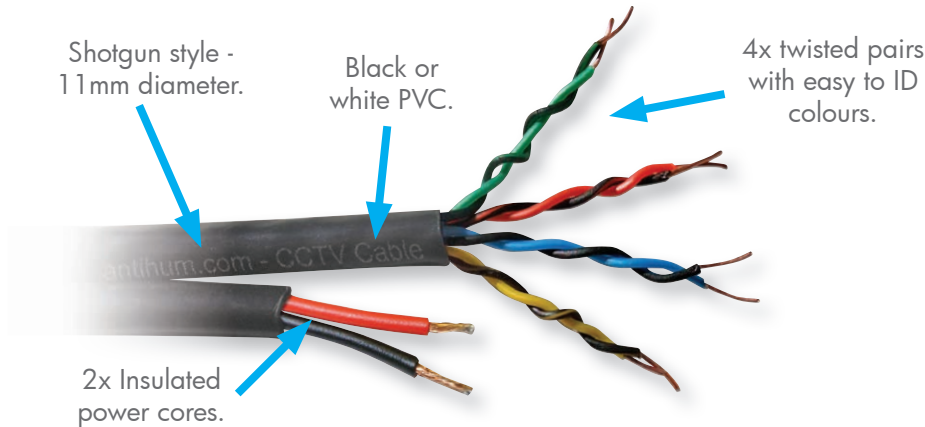

antihum.com

Send Power And Up To 4 Video Signals Down One Cable.

CAT5 cable has become increasingly popular for CCTV installations. It is easy to install and produces excellent results with clear video signals over considerable distances, and now easier than ever to install with the added power cores.

What Makes Our CAT5E+2 Cable Such Good Value?

Connecting A RJ45 Plug Onto A CCTV CAT5 Cable

For more information on CAT5 cabling and CCTV baluns see online tip 67 ▶▶▶

Features

- 4 Twisted Pairs
- 2 Power Cores
- Simplifies Installation
- Easy To ID Colours
- Shotgun Style

Specification

FUNCTION	SPECIFICATION
Power	2 insulated Cores
Power Core Colours	Red = 12V Black = 0V
Twisted Pairs	4
Outer Sheath	PVC

Options Available

PART CODE	DESCRIPTION
CAB102	Black CAT5E+2, 100m
CAB152	White CAT5E+2, 100m

Other Products To Consider

BNC With Terminal Strip Adapter
CON380

Black CAT5E Cable, 100m
CAB100

The Expert's Advice...

"Save time and effort by using our CON380 connectors. They have a BNC plug with a terminal strip adapter."