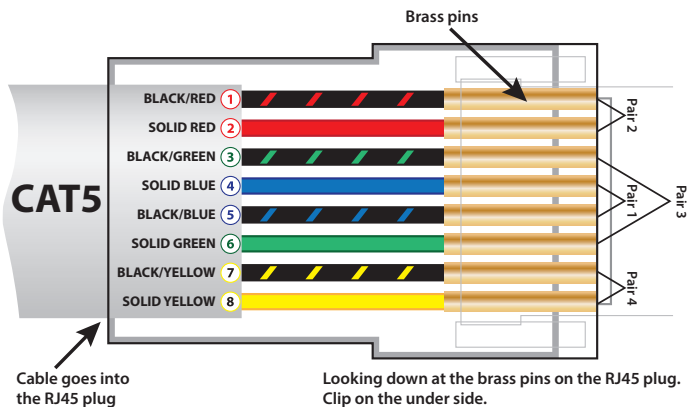

antihum.com

Send Power And Up To 4 Video Signals Down One Cable.

CAT5 cable has become increasingly popular for CCTV installations. It is easy to install and produces excellent results with clear video signals over considerable distances, and now easier than ever to install with the added power cores.

What Makes Our CAT5E+2 Cable Such Good Value?

Connecting A RJ45 Plug Onto A CCTV CAT5 Cable

For more information on CAT5 cabling and CCTV baluns see online tip 67 ▶▶▶

Features

- 4 Twisted Pairs
- 2 Power Cores
- Simplifies Installation
- Easy To ID Colours
- Shotgun Style

Specification

FUNCTION	SPECIFICATION
Power	2 insulated Cores
Power Core Colours	Red = 12V Black = 0V
Twisted Pairs	4
Outer Sheath	PVC

Options Available

PART CODE	DESCRIPTION
CAB102	Black CAT5E+2, 100m
CAB152	White CAT5E+2, 100m

Other Products To Consider

BNC With Terminal Strip Adapter
CON380

Black CAT5E Cable, 100m
CAB100

The Expert's Advice...

"Save time and effort by using our CON380 connectors. They have a BNC plug with a terminal strip adapter."