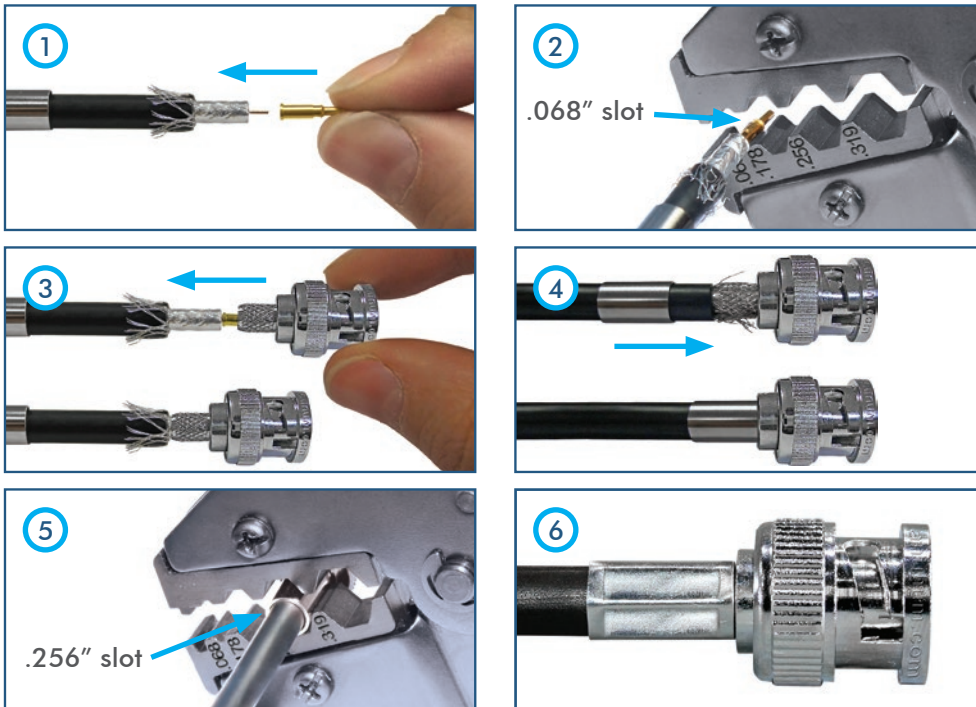

Popular 3-Piece BNC Plug - Crimps on in seconds!

These traditional 3-piece BNC Crimp-on plugs are the popular choice for CCTV installers. Although requiring an initial investment of a special crimp tool for fitting, they are low in cost and extra ferrules and centre pins are available separately. Available in a packs of 10, 100 and 1000.

How to crimp a 3pc BNC (Abbreviated Version)

For a complete step by step guide on how to crimp a 3pc BNC see online tip 248 ▶▶▶

Features

- Our Most Popular Connector
- Great Results
- Nickel Plated
- Crimp On Design

Specification

FUNCTION	SPECIFICATION
Build	Nickel Plated
Input	BNC Plug (Male)
Connection Type	Crimp On
Length	30mm

Options Available

PART CODE	DESCRIPTION
CON455	10 Pack (Individually wrapped)
CON430	100 Pack
CON405	1000 Pack
CON450	100 Pack (Individually wrapped)
CON452	Extra Centre-pins 100 Pack
CON451	Extra Ferrules 100 Pack