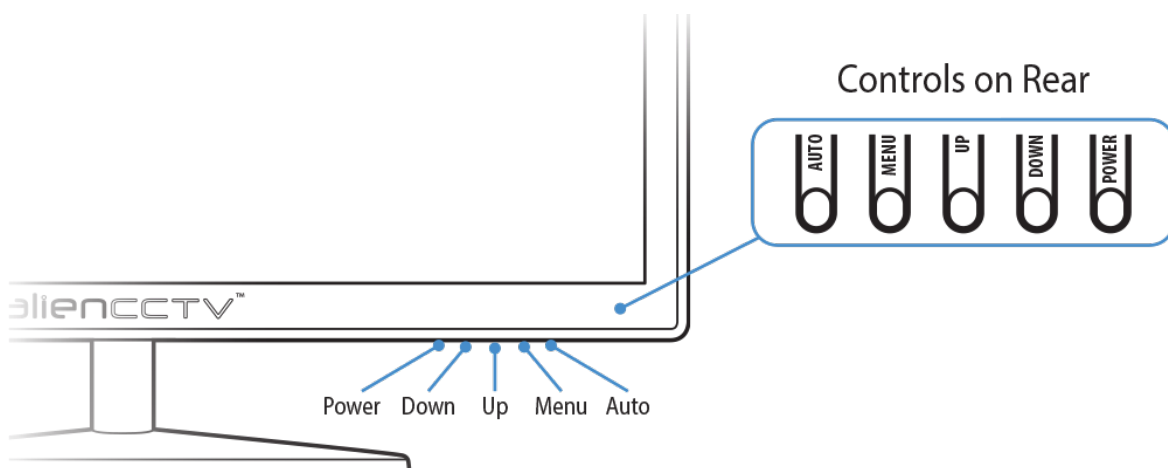

LCD727 Quick Start Guide

4K Slimline LED CCTV Monitors

- ✓ 4K 3840 x 2160 Resolution
- ✓ HDMI Input
- ✓ VGA Input
- ✓ Composite Input
- ✓ Audio In & Out
- ✓ Built-in Speakers
- ✓ VESA Mount
- ✓ Anti-glare Display
- ✓ 5ms Response Time
- ✓ Attractive Design With Desk Stand

These larger LED monitors not only offer excellent wide-screen 4K viewing, perfect for displaying multiple cameras, they also have a slimline design so you can install them neatly against the wall.

Controls

Button Functions

	General	Main Menu	Sub Menu	Media Menu
Auto	Display source list / Cycle through source list	Exit main menu	Return to previous menu	Display source list / Cycle through source list
Menu	Display main menu	Enter sub menu	Next menu item	Display main menu
Up	Volume up	Next sub menu	Increase parameter	Next item
Down	Volume down	Previous sub menu	Decrease parameter	Previous item
Power	Hold: Power on/off / Single press: Select	Enter sub menu	Single press: Select	Single press: Select / Display playback controls

Connections

Specification

	LCD727
Type	LED
Screen Size	27"
Resolution	4K 3840 x 2160
Audio	Built-In
Video In Connection	HDMI / VGA / Phono
Audio In Connection	3.5mm Audio Jack
Audio Out Connection	3.5mm Audio Jack
USB Inputs	x1
Set-Up	On-Screen Menu
Case Construction	Fireproof Plastic
Case Colour	Black
Brightness	300nit
Contrast Ratio	1200:1
Colour Ratio	16.7m
Surface	Anti-Glare
Response Time	5ms
VESA Mount	100 x 100
Weight	3.8kg
Input Voltage	12V DC
PSU	Supplied
Dimensions	(H) 382 x (W) 642 x (D) 50mm (Exc. Base)