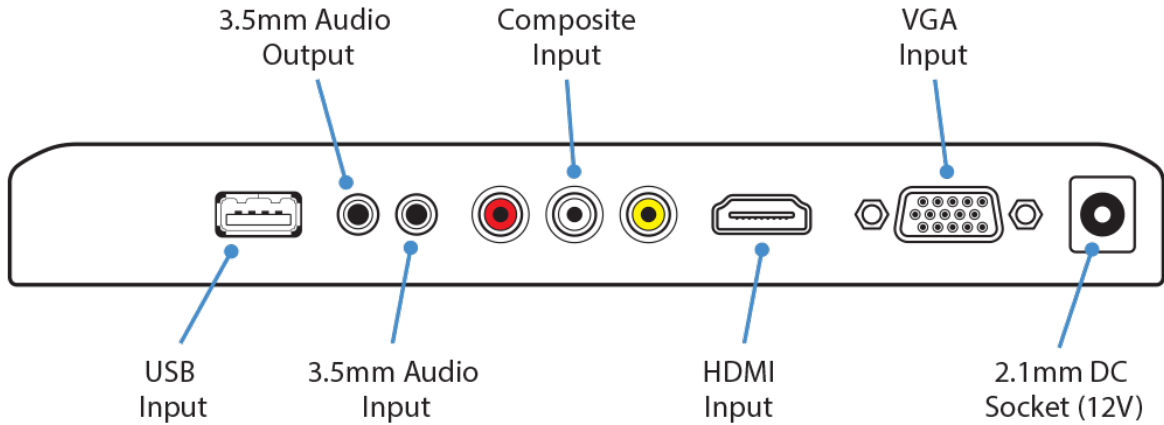

LCD727 Quick Start Guide

4K Slimline LED CCTV Monitors

- ✓ 4K 3840 x 2160 Resolution
- ✓ HDMI Input
- ✓ VGA Input
- ✓ Composite Input
- ✓ Audio In & Out
- ✓ Built-in Speakers
- ✓ VESA Mount
- ✓ Anti-glare Display
- ✓ 5ms Response Time
- ✓ Attractive Design With Desk Stand

These larger LED monitors not only offer excellent wide-screen 4K viewing, perfect for displaying multiple cameras, they also have a slimline design so you can install them neatly against the wall.

Controls

Button Functions

	General	Main Menu	Sub Menu	Media Menu
Auto	Display source list / Cycle through source list	Exit main menu	Return to previous menu	Display source list / Cycle through source list
Menu	Display main menu	Enter sub menu	Next menu item	Display main menu
Up	Volume up	Next sub menu	Increase parameter	Next item
Down	Volume down	Previous sub menu	Decrease parameter	Previous item
Power	Hold: Power on/off / Single press: Select	Enter sub menu	Single press: Select	Single press: Select / Display playback controls

Connections

Specification

	LCD727
Type	LED
Screen Size	27"
Resolution	4K 3840 x 2160
Audio	Built-In
Video In Connection	HDMI / VGA / Phono
Audio In Connection	3.5mm Audio Jack
Audio Out Connection	3.5mm Audio Jack
USB Inputs	x1
Set-Up	On-Screen Menu
Case Construction	Fireproof Plastic
Case Colour	Black
Brightness	300nit
Contrast Ratio	1200:1
Colour Ratio	16.7m
Surface	Anti-Glare
Response Time	5ms
VESA Mount	100 x 100
Weight	3.8kg
Input Voltage	12V DC
PSU	Supplied
Dimensions	(H) 382 x (W) 642 x (D) 50mm (Exc. Base)