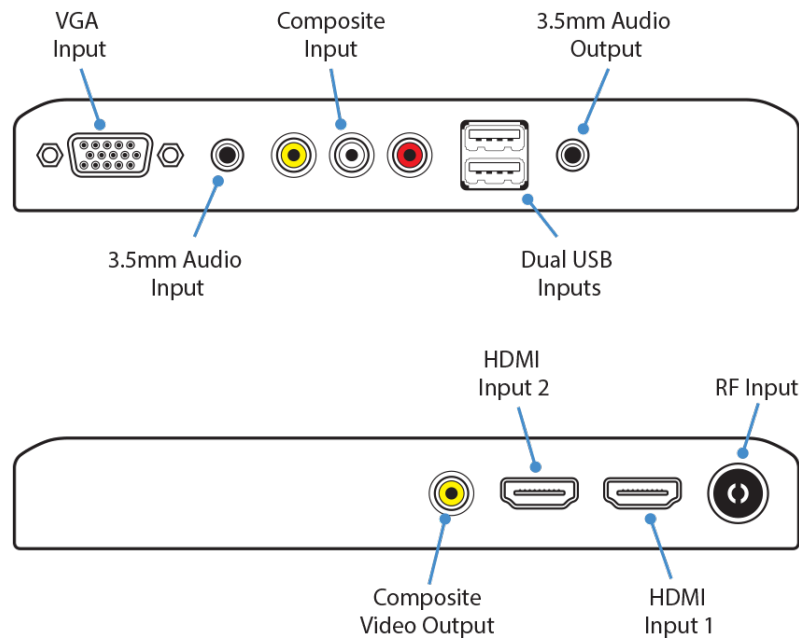

### 4K Slimline LED CCTV Monitors

- ✓ 4K 3840 x 2160 Resolution
- ✓ HDMI Input
- ✓ VGA Input
- ✓ Composite Input
- ✓ Audio In & Out
- ✓ Built-in Speakers
- ✓ VESA Mount
- ✓ Anti-glare Display
- ✓ 5ms Response Time
- ✓ Attractive Design With Desk Stand

These larger LED monitors not only offer excellent wide-screen 4K viewing, perfect for displaying multiple cameras, they also have a slimline design so you can install them neatly against the wall.

### Button Functions

	General	Main Menu	Sub Menu	Media Menu
<b>Input</b>	Display source list / Cycle through source list	N/A	Select	Long press: Select / Display playback controls
<b>Menu</b>	Display main menu	Exit main menu	Return to previous menu	Display main menu
<b>P+ (Program +)</b>	Channel up	Enter sub menu (bottom of list)	Previous menu item	Up
<b>P- (Program -)</b>	Channel down	Enter sub menu (top of list)	Next menu item	Down
<b>V+ (Volume +)</b>	Volume up / Select in source list	Next sub menu	Increase parameter	Next item / Right
<b>V- (Volume -)</b>	Volume down / Select in source list	Previous sub menu	Decrease parameter	Previous item / Left
<b>Power</b>	Hold: Power on/off	Hold: Power on/off	Hold: Power on/off	Hold: Power on/off

## Specification

	LCD732
Type	LED
Screen Size	32"
Resolution	4K 3840 x 2160
Audio	Built-In
Video In Connection	2x HDMI / VGA / Phono
Video Out Connection	Phono
Audio In Connection	3.5mm Audio Jack
Audio Out Connection	3.5mm Audio Jack
USB Inputs	x2
Set-Up	On-Screen Menu
Case Construction	Fireproof Plastic
Case Colour	Black
Brightness	500nit
Contrast Ratio	3000:1
Colour Ratio	16.7m
Surface	Anti-Glare
Response Time	5ms
VESA Mount	200 x 100
Weight	5.1kg
Input Voltage	100-220V AC
PSU	Built-in
Dimensions	(H) 430 x (W) 730 x (D) 74mm (Exc. Base)