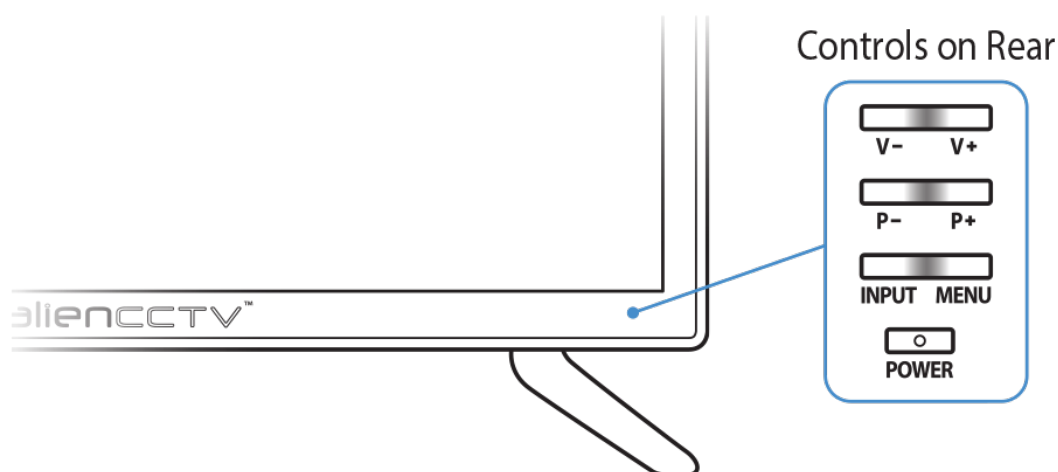

Controls

Button Functions

	General	Main Menu	Sub Menu	Media Menu
Input	Display source list / Cycle through source list	N/A	Select	Long press: Select / Display playback controls
Menu	Display main menu	Exit main menu	Return to previous menu	Display main menu
P+ (Program +)	Channel up	Enter sub menu (bottom of list)	Previous menu item	Up
P- (Program -)	Channel down	Enter sub menu (top of list)	Next menu item	Down
V+ (Volume +)	Volume up / Select in source list	Next sub menu	Increase parameter	Next item / Right
V- (Volume -)	Volume down / Select in source list	Previous sub menu	Decrease parameter	Previous item / Left
Power	Hold: Power on/off	Hold: Power on/off	Hold: Power on/off	Hold: Power on/off