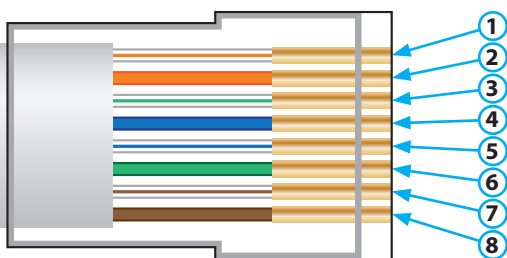

Connecting A RJ45 Plug Onto A Standard CAT5 Cable

Looking down on the brass pins

Pin	Wire Colour
1	White & Orange
2	Orange
3	White & Green
4	Blue
5	White & Blue
6	Green
7	White & Brown
8	Brown

To see how to get the most out of PoE in your CCTV system see online tip 399 ▶▶▶

Features

- Extend PoE cble runs up to 100m
- Use 2 PoE extenders for max 300m run
- Powered via PoE, no external power required
- Support 10 & 100Mbps Networks

Specification

FUNCTION	SPECIFICATION
Connections	RJ45 Ports
Cable	CAT5 Or Better
Max Cable Run In	100m
Max Cable Run Out	100m
Max Units Per Run	2
PoE Output Power	12W (12V DC /1A)
Status Indicators	LED
Dimensions	75 x 37.5 x 26mm

Options Available

PART CODE	DESCRIPTION
POE100	PoE Extender

Other Products To Consider

All specifications are approximate. System Q Ltd reserves the right to change any product specifications or features without notice. Whilst every effort is made to ensure that these instructions are complete and accurate, System Q Ltd cannot be held responsible in any way for any losses, no matter how they arise, from errors or omissions in these instructions, or the performance or non-performance of the equipment that these instructions refer to.

This symbol on the products and/or accompanying documents means that used electronic equipment must not be mixed with general household waste. For treatment, recovery and recycling please return this unit to your trade supplier or local designated collection point as defined by your local council.
WEE/CG078355