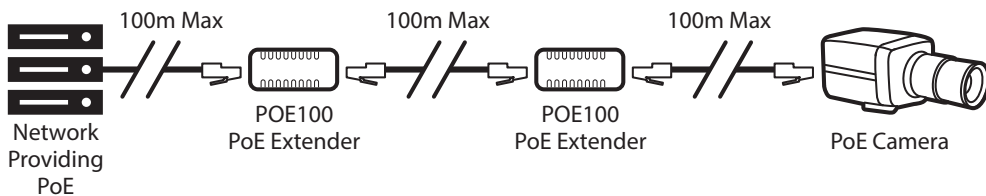

Extend PoE Cable Runs Up To 200m!

PoE network cable runs are usually limited to around 100m max. Our new ScatterBox PoE extenders can go 3x as far to create cable runs up to an amazing 300m.

The small in-line units require no external power source allowing for a quick and easy installation. The extender is connected to the end of a 100m max cable run to boost the power and data for another 100m.

A maximum of 2 extenders can be used per run to achieve a maximum 300m PoE network cable run. The PoE extenders can also be used with a single PoE splitter on the previous page to power non PoE cameras requiring 660mA or less on runs up to 200m

How It Works

Connecting A RJ45 Plug Onto A Standard CAT5 Cable

Looking down on the brass pins

Pin	Wire Colour
1	White & Orange
2	Orange
3	White & Green
4	Blue
5	White & Blue
6	Green
7	White & Brown
8	Brown

Specification

FUNCTION	SPECIFICATION
Connections	RJ45 Ports
Cable	CAT5 Or Better
Max Cable Run In	100m
Max Cable Run Out	100m
Max Units Per Run	2
PoE Output Power	12W (12V DC /1A)
Status Indicators	LED
Dimensions	75 x 37.5 x 26mm