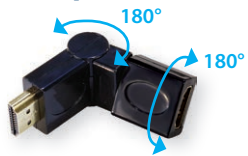

Quality Gold Plated HDMI Adapters

These handy HDMI adapters help optimise picture quality with 24k gold plated connectors and by keeping the cable kink free.

Adapters Available

VID500 - Plug - Socket - With a twist range of 180° and a swivel range of 180° the VID500 is ideal when space is limited or when wall mounting monitors.

VID511 - Socket - Socket - With a twist range of 180° and a swivel range of 180° the VID511 allows you to connect two HDMI leads at virtually any angle whilst keeping both cables flat.

VID512/513 - Right Angle - Allows for a tight bend without damaging cable so cable can run along side equipment rather than protruding out.

Features

- 24k Gold Plated Connectors
- Great In Tight Spaces
- High Quality CCTV Images

Specification

FUNCTION	SPECIFICATION
Connection Type	HDMI
Connections	24k Gold Plated

Options Available

PART CODE	DESCRIPTION
VID500	HDMI Plug - Socket Adapter
VID511	HDMI Plug - Socket Adapter
VID512	HDMI Plug Right Angle (Left)
VID523	HDMI Plug Right Angle (Right)