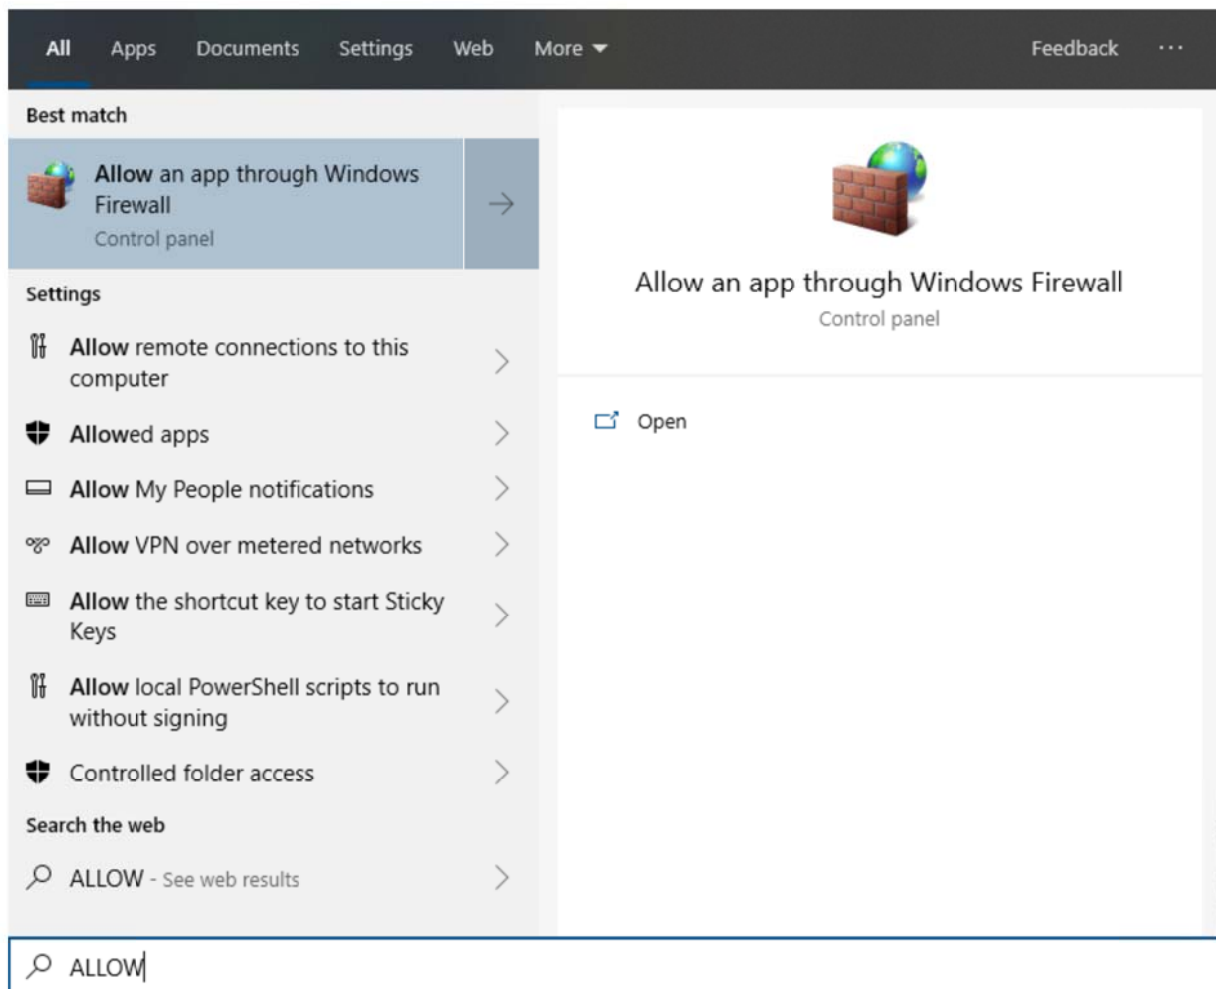

ZipFinder is a programme which runs on Windows.

To search for the RoomWatch camera this software needs to be installed and also configured on you Windows PC.

If you have installed ZipFinder and are struggling to connect to the RoomWatch then follow the steps below:

1. Search on Windows “Allow an app through Windows Firewall”

2. Select "Change Settings"

n and Security > Windows Defender Firewall > Allowed applications

Allow apps to communicate through Windows Defender Firewall
To add, change or remove allowed apps and ports, click Change settings.