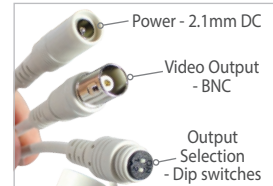

Bracket options below!

A great advantage over other CCTV cameras is the wide choice of mounting bases. Choose from an extra deep base for easy cabling connections, the wall mount "top hat" style for a near wall mount, the swan neck for a classic look or the ceiling bracket for porches, shops, warehouses etc.

The high quality motorised zoom lens makes it a great choice in a variety of installations and with 2MP, 5MP

**40m IR
Range**

Choose from grey or white

Order Codes

Code	Description
SEE372G/W	2MP 2.8-12mm Varifocal Dome - Grey/White
SEE375G/W	5MP 2.8-12mm Varifocal Dome - Grey/White
SEE378G/W	4K 2.8-12mm Varifocal Dome - Grey/White