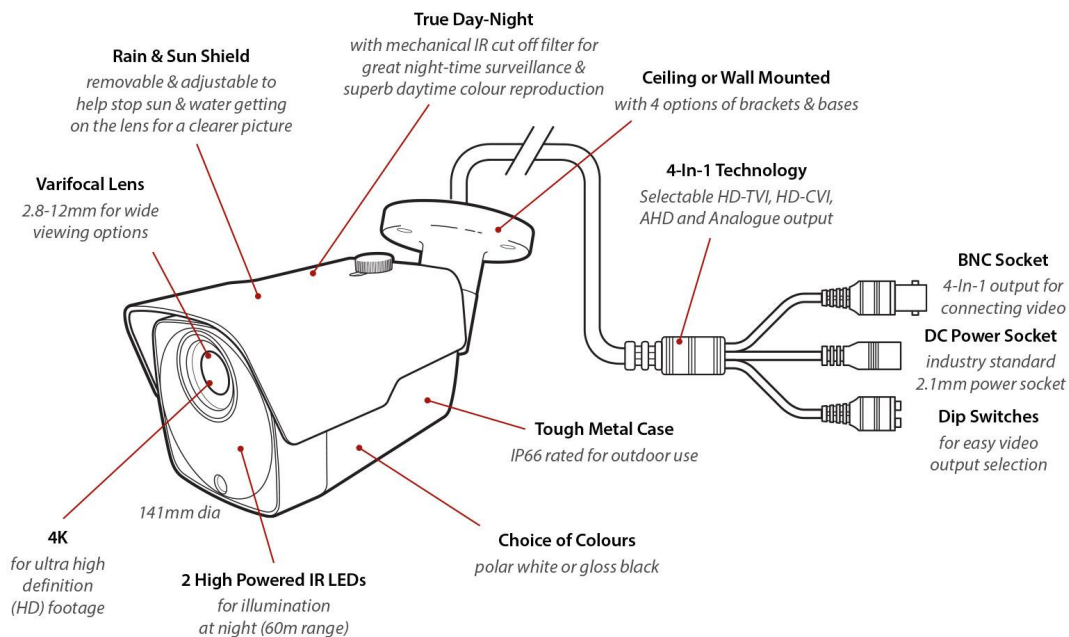

2.8-12mm 4K All-in-one 4in1 Black

zipnvr.com

How It Works

What's In The Box

Camera
3x Screws
Allen Key

Manual
3x Wall Plugs

Disclaimer

The technical specifications contained are given in good faith as being accurate but due to a continued program of improvement may change from time to time without notice. We apologise for any inconvenience due to changes of specification or errors and omissions within this document. Copyright 2020

2.8-12mm 4K All-in-one 4in1 Black

zipnvr.com

Specification

Image Sensor	8 MegaPixel (4K)
Lens Type	2.8-12mm Varifocal
Image Output	1 Volt Peak-Peak 75 ohm
Min.Illumination	0 Lux with LEDs on
Day/Night	Mechanical (True Day-Night)
InfraRed LEDs	2 High Powered LEDs
IR Range	60M
Input Voltage	12V DC
Current Consumption	160mA
IP Rating	IP66
Bracket	Cable Managed
Finish	Gloss Black