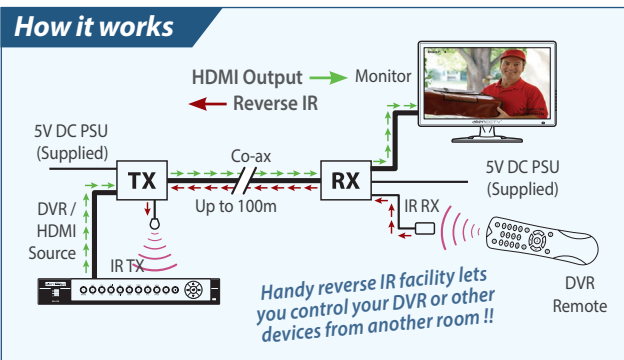

HDM130

Send HDMI Signal Over Co-ax - up to 100m !!

... lifesaver for monitors in a more remote location

- 1080p HD Quality
- Up to 100m Co-ax Run
- Reverse IR Control Function
- Sold in TX/RX Pairs
- Low Voltage 12V DC
- Compact & Easy to Hide Behind Other CCTV Equipment

This pair of HDMI extenders are a superb problem solver particularly on legacy CCTV installations where you need to run an HDMI signal but only have an RG59 Co-ax in place.

Ideal when you need to get a DVR output to a monitor but have no cable route for an additional HDMI lead or it is just too far for an HDMI signal to perform.

RG59 has been the standard CCTV cable for many years so this pair can easily make use of an existing run and with HDMI leads having limited performance over longer distances this is a great way to achieve up to a 100M run!

Supporting up to 1080p real-time, the pair even have a reverse IR control facility to allow control over your DVR or other devices from another room or part of the building. Each unit measures just 80x45x22mm so they can easily be fixed behind other equipment for ease of installation.